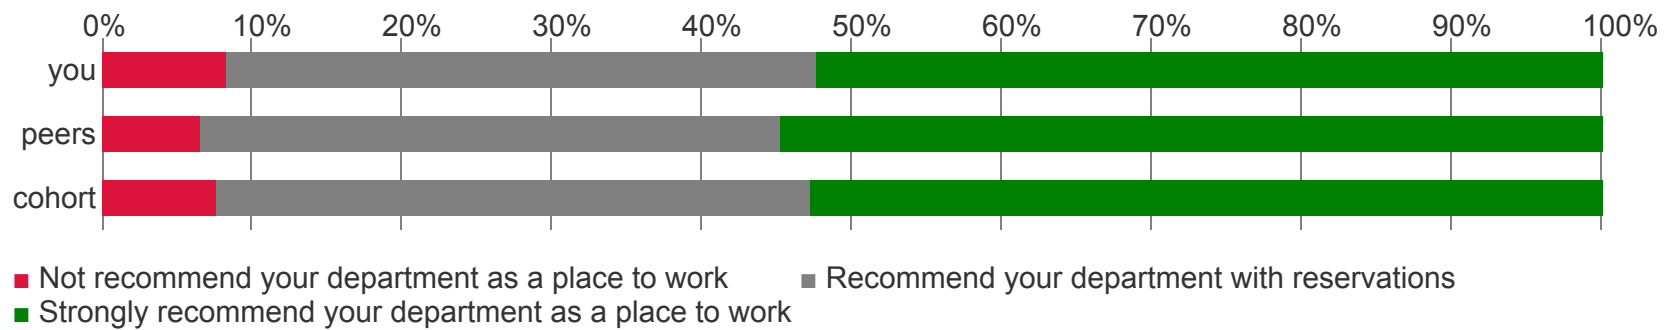

Other Global Views

I would again choose this institution

If I had it to do all over, I would again choose to work at this institution.

Recommend department

If a candidate for a faculty position asked you about your department as a place to work, would you...

How to improve the workplace for faculty

The final question in the COACHE survey asks faculty to describe the one thing your institution can do to improve the workplace for faculty. COACHE analysts assigned all responses to one or more common themes.