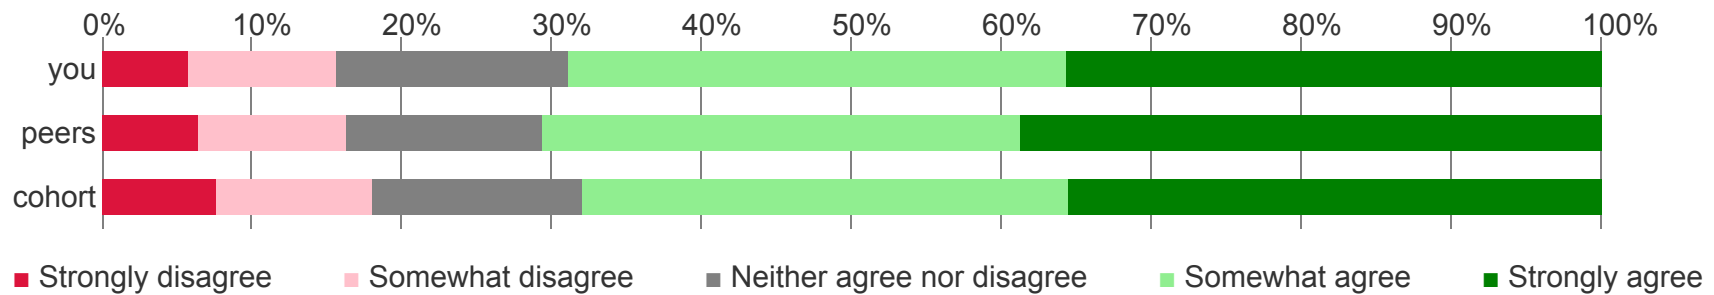

Other Global Views

I would again choose this institution

If I had it to do all over, I would again choose to work at this institution.

Recommend department

If a candidate for a faculty position asked you about your department as a place to work, would you...

How to improve the workplace for faculty

The final question in the COACHE survey asks faculty to describe the one thing your institution can do to improve the workplace for faculty. COACHE analysts assigned all responses to one or more common themes.