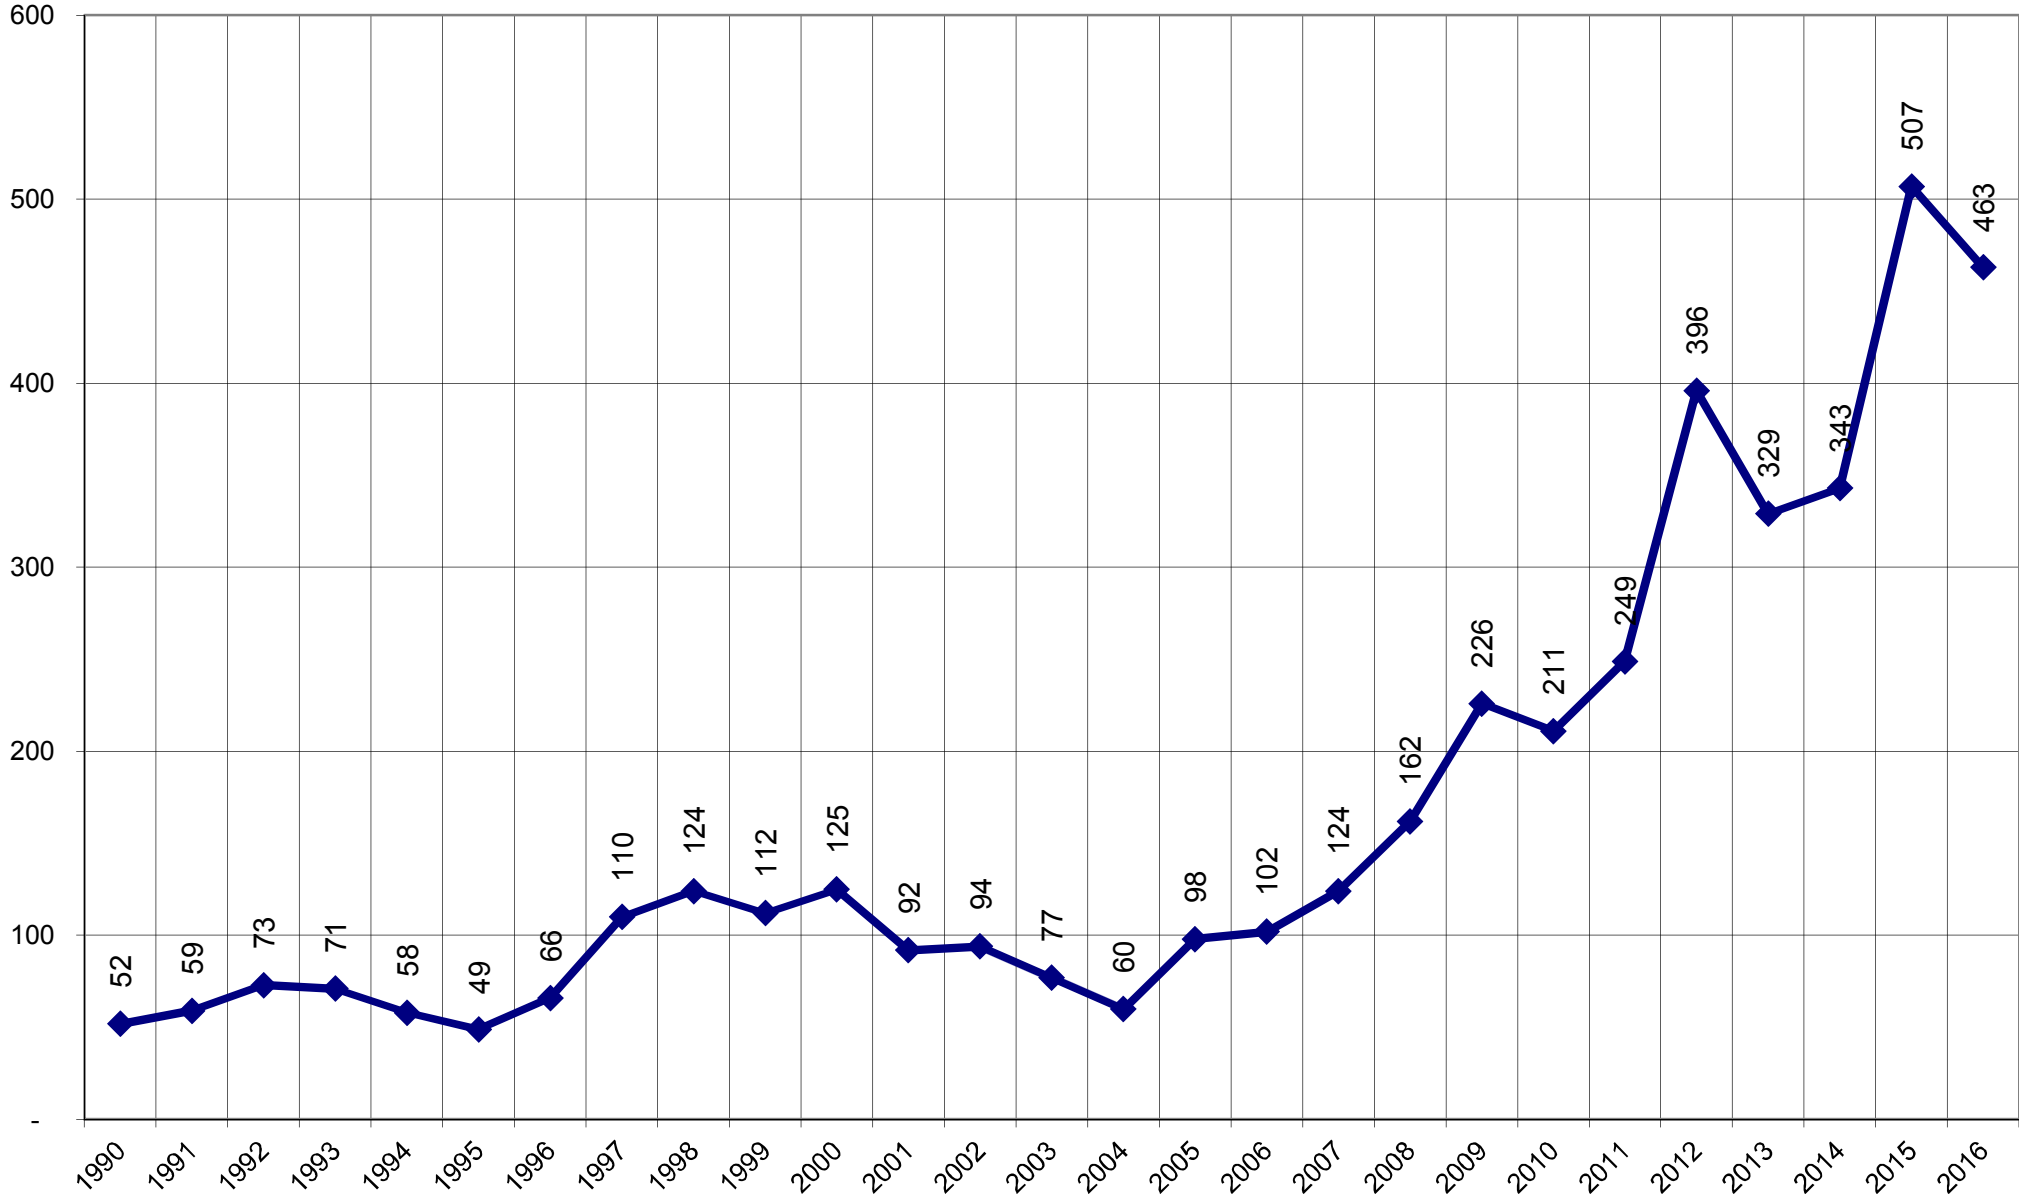

University of Arizona New Freshmen International Student Headcount 1990–2016