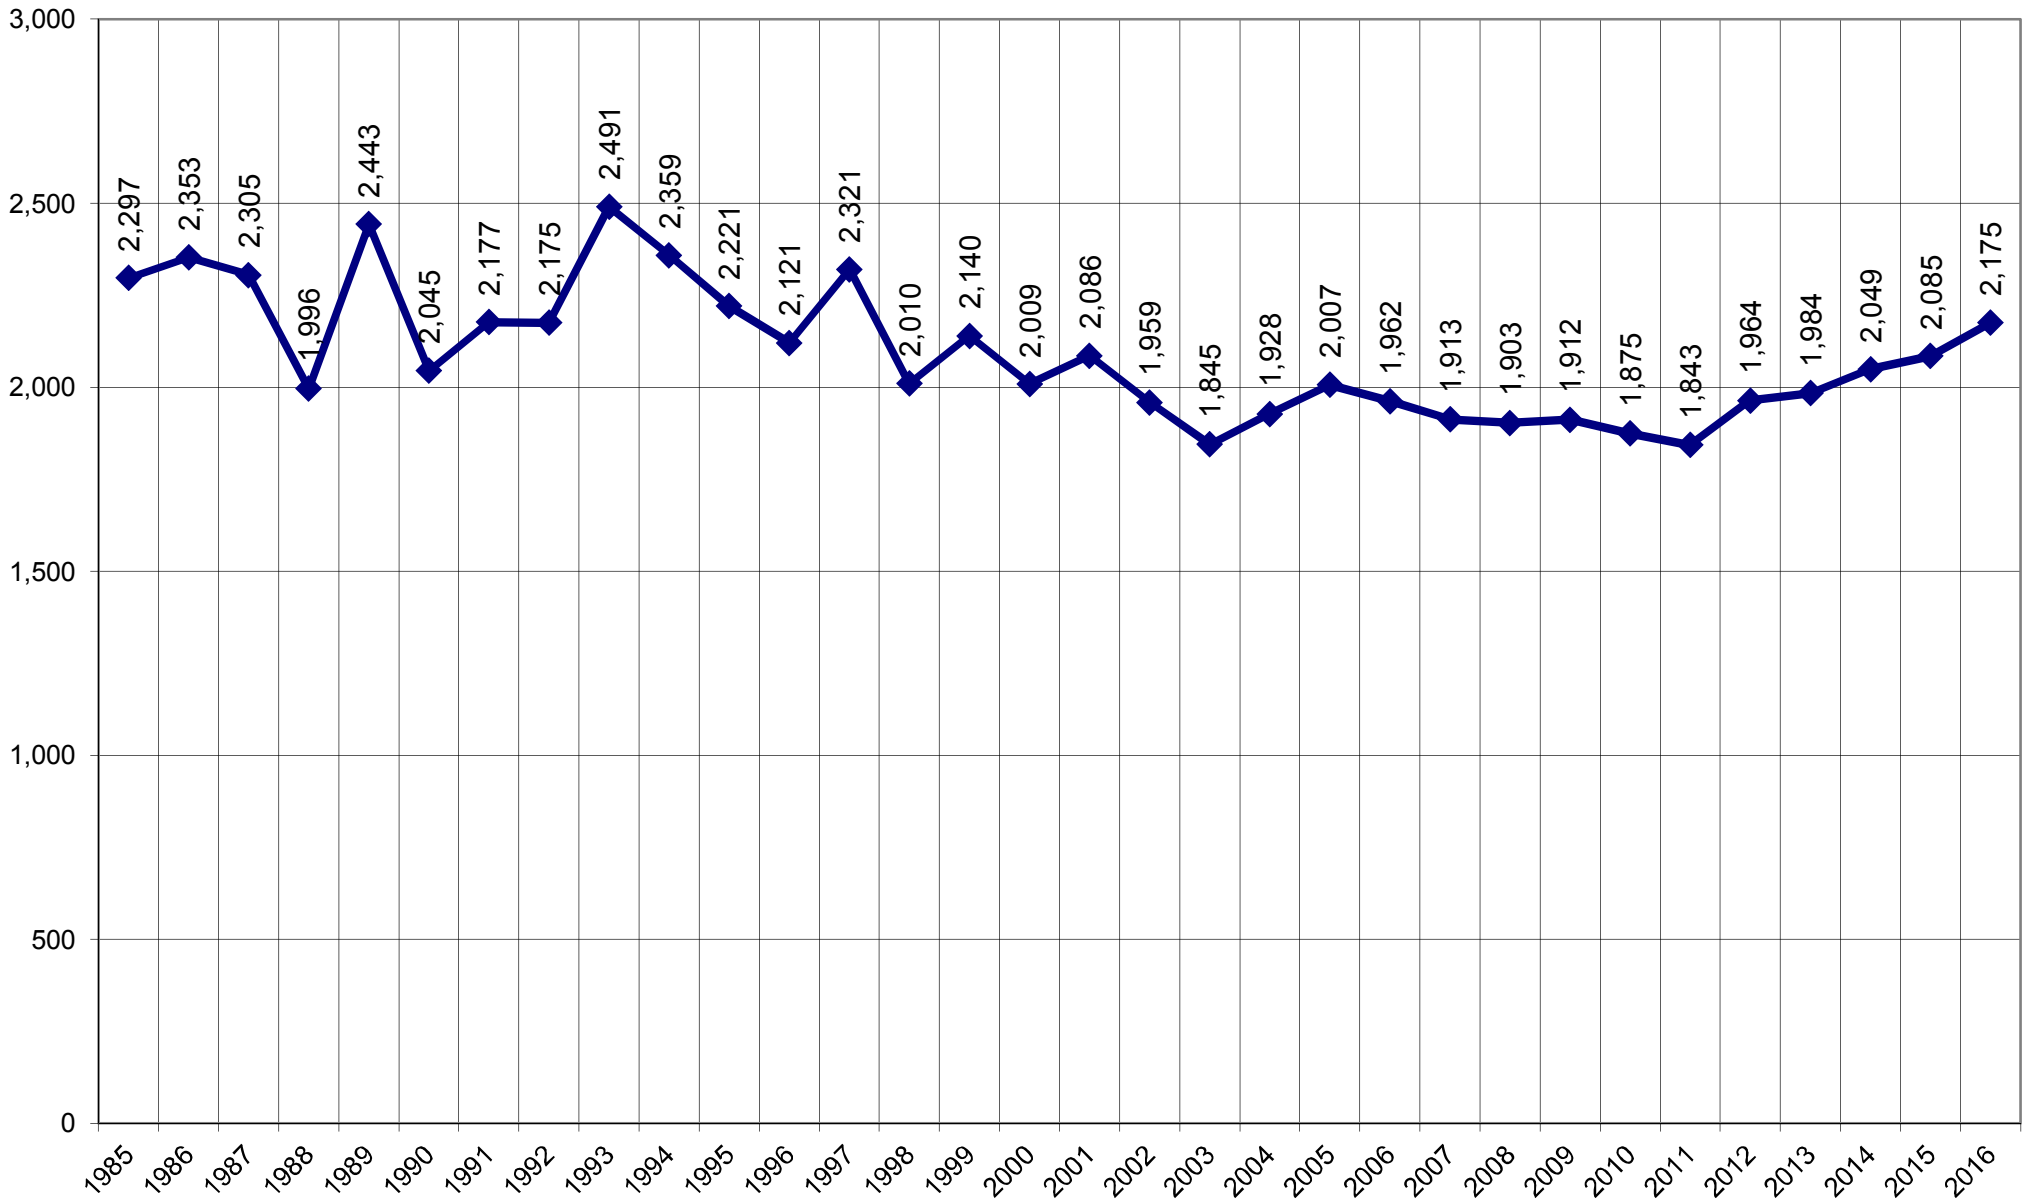

Total University of Arizona New Transfers Headcount 1985–2016