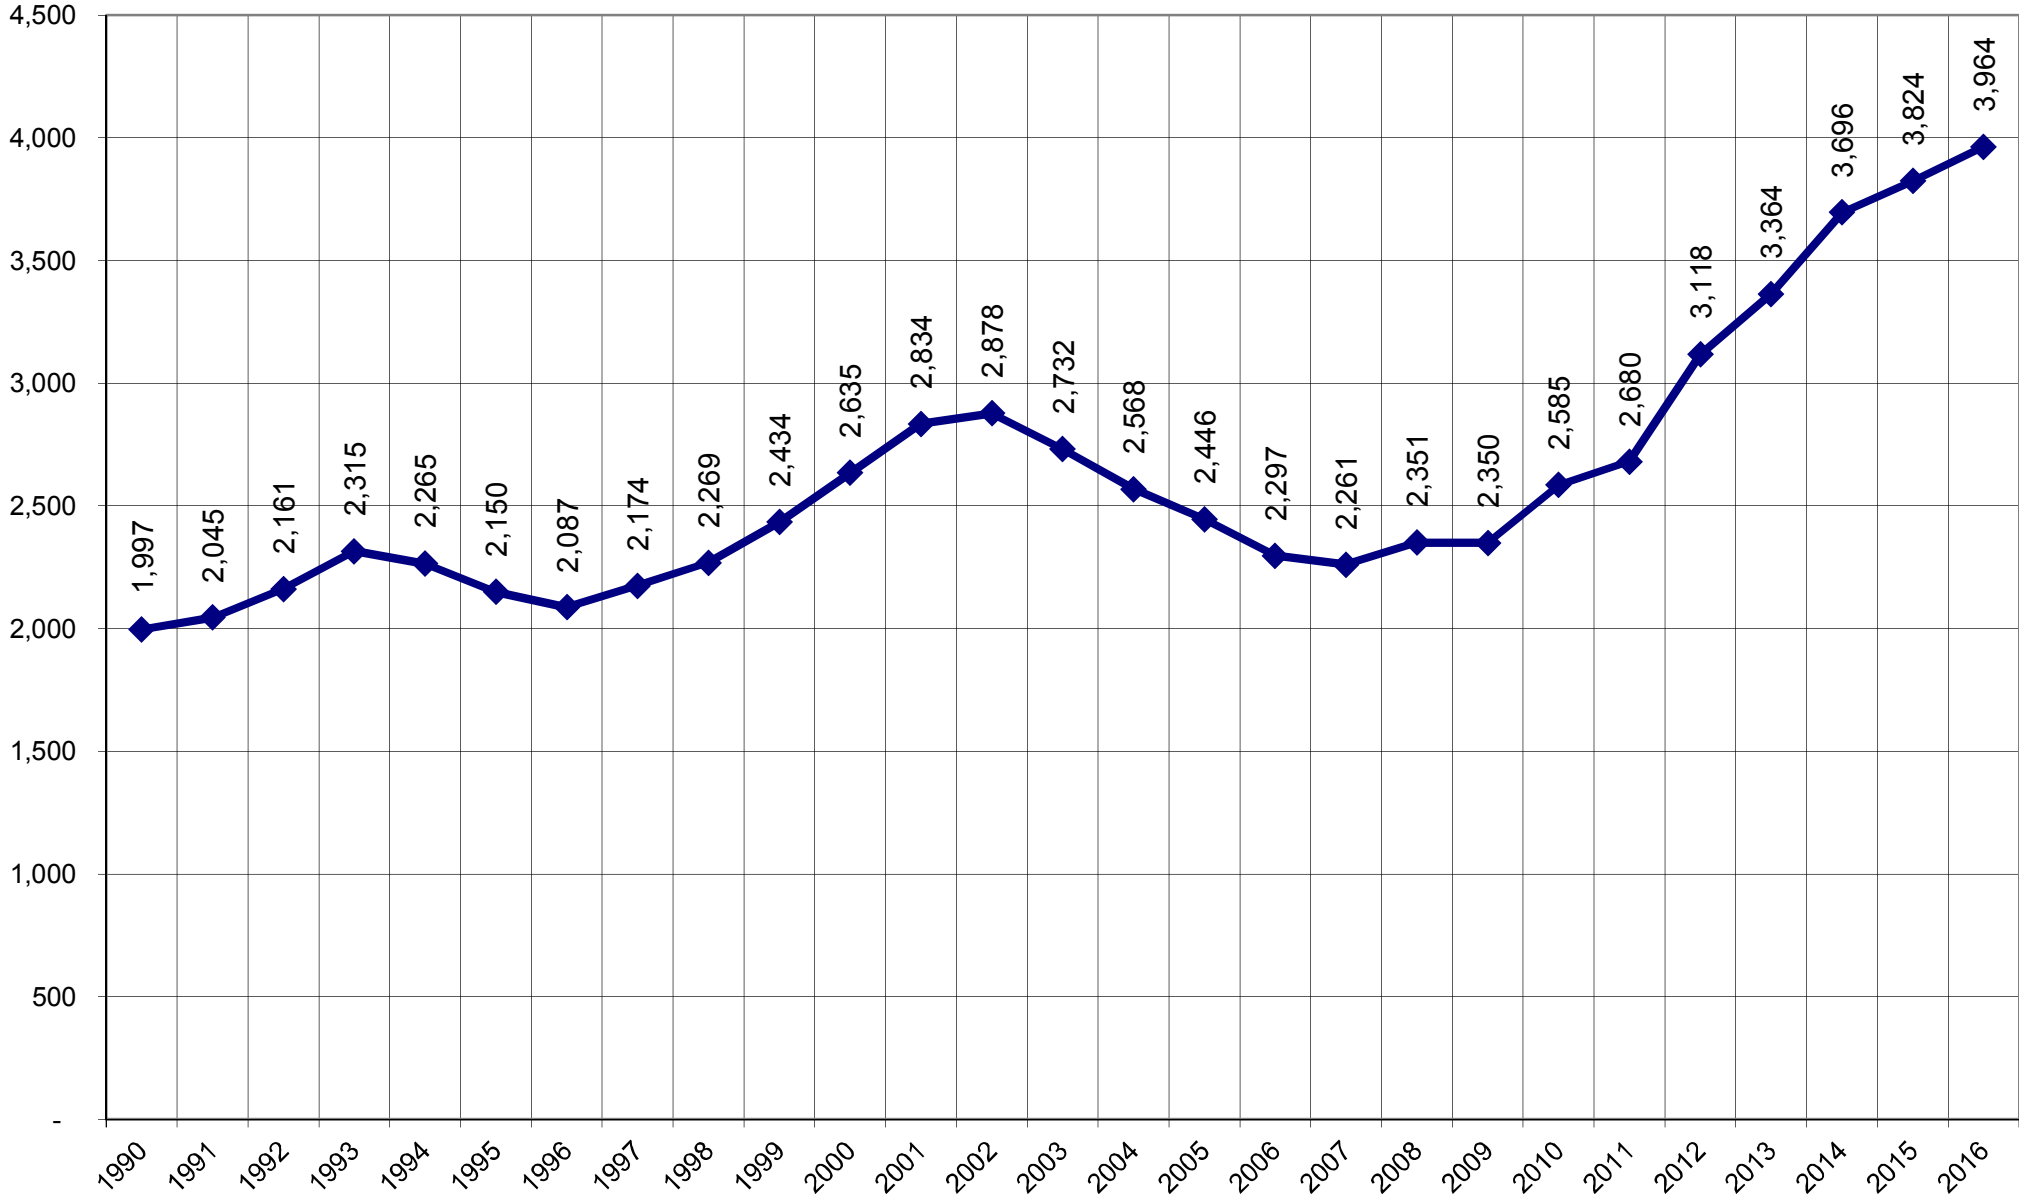

Total University of Arizona International Student Headcount 1990–2016