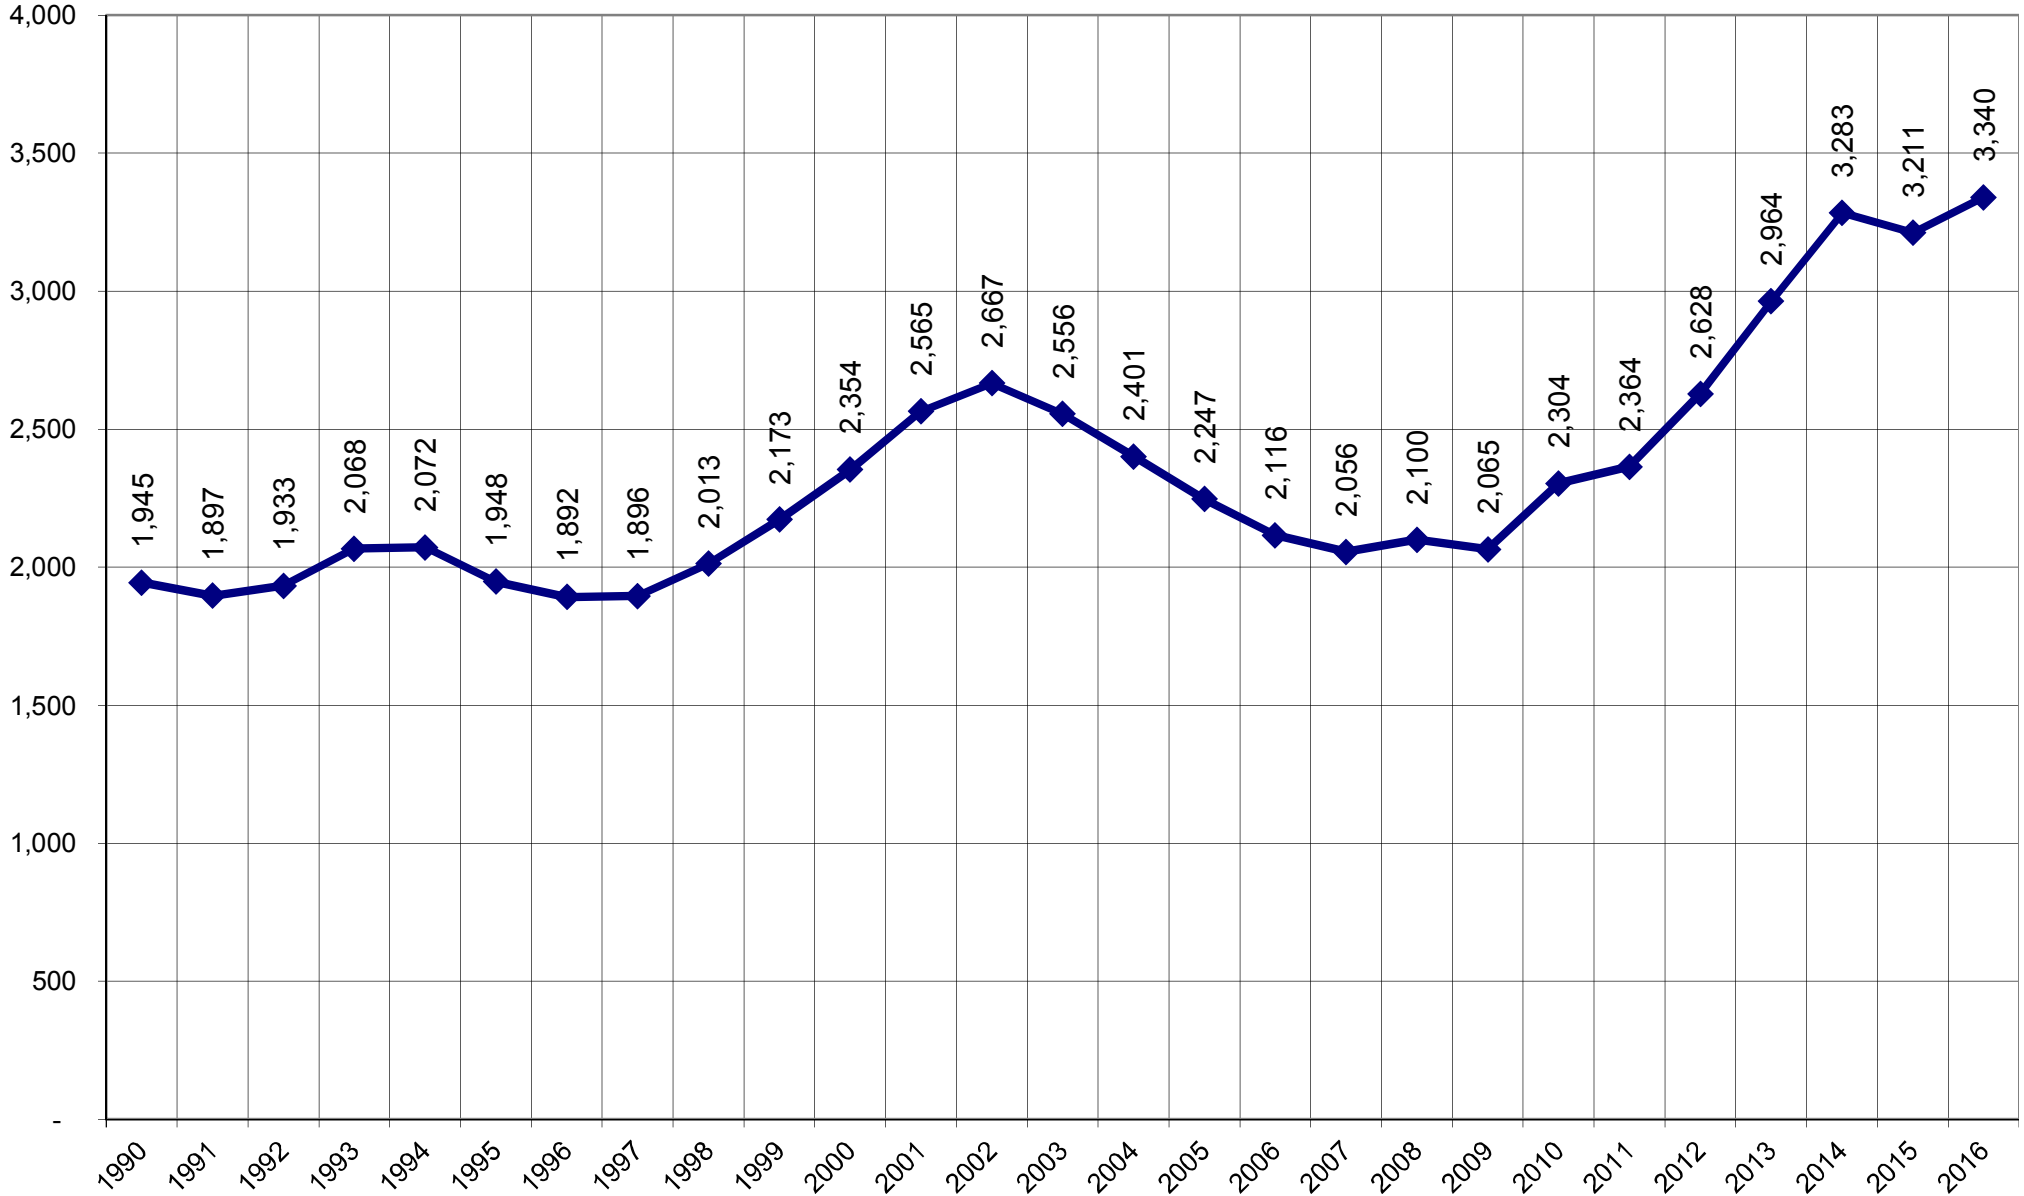

University of Arizona Continuing International Students Headcount 1990–2016