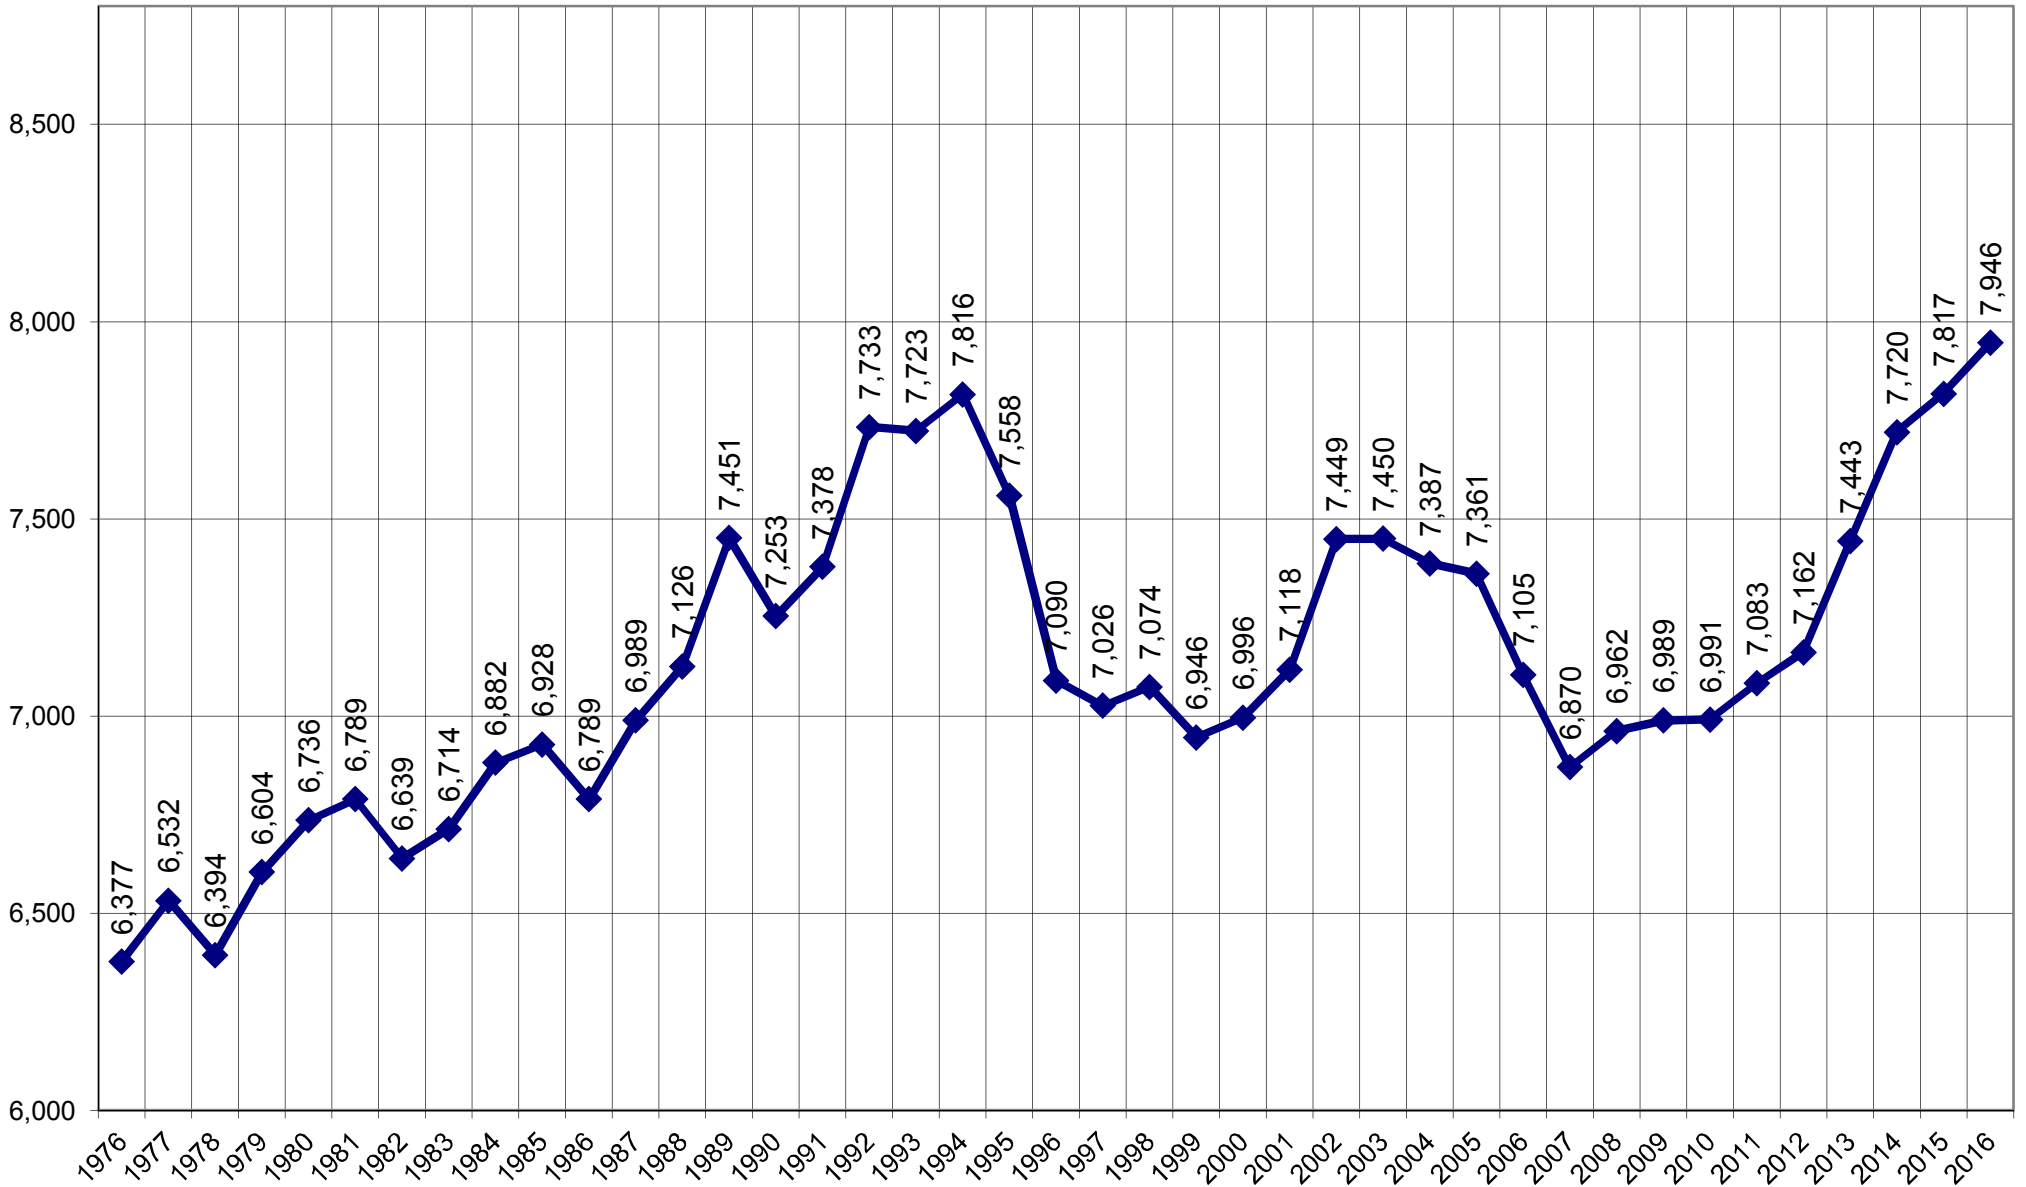

Total University of Arizona Graduate Students Headcount 1976–2016