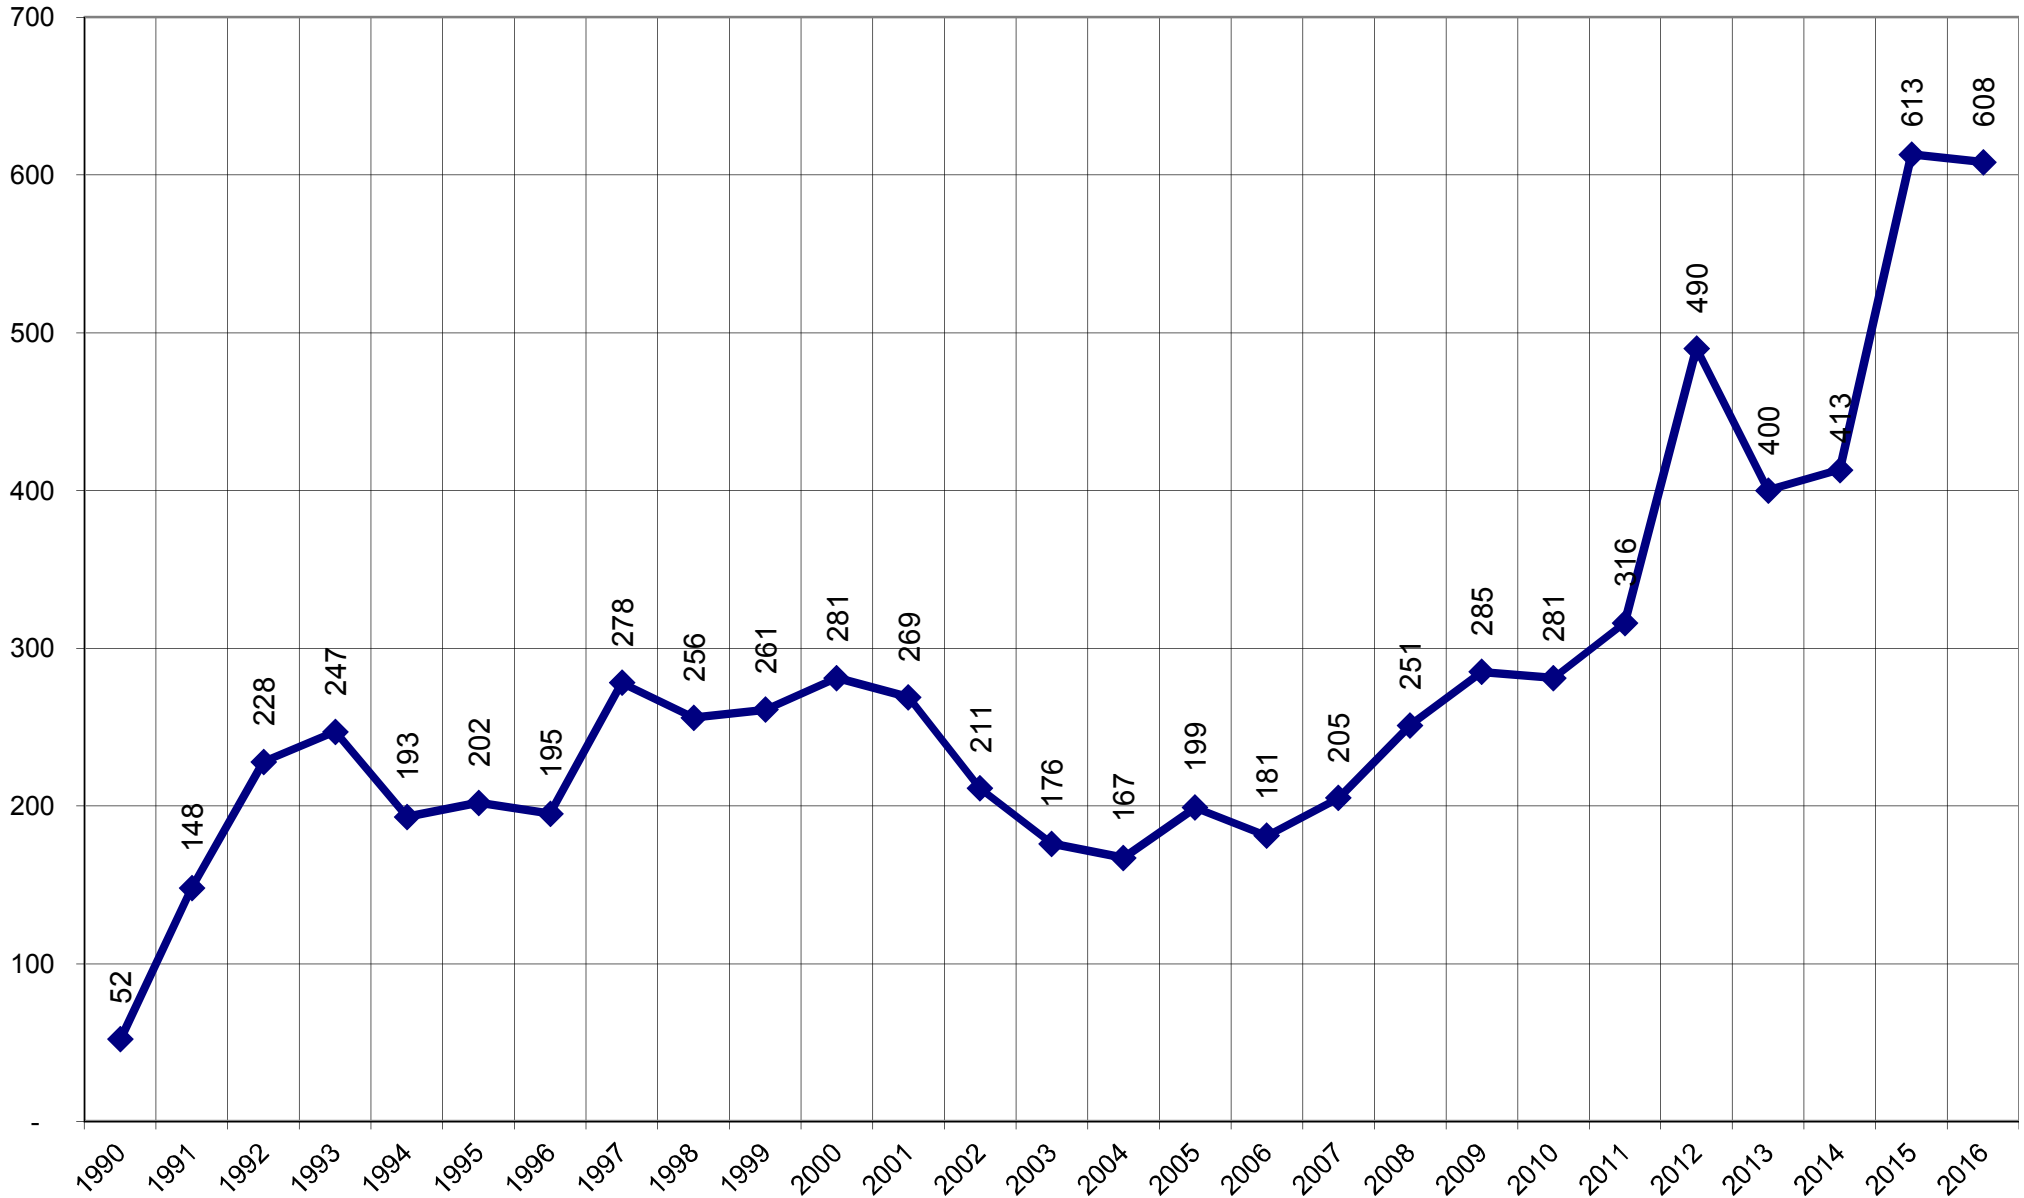

University of Arizona International New Students Headcount 1990–2016